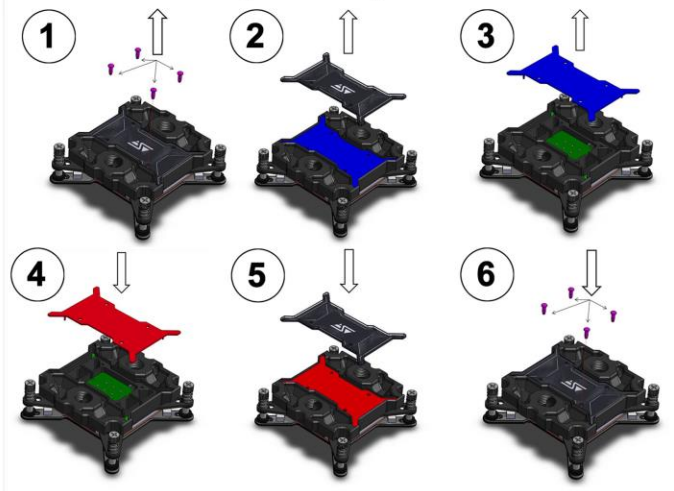

Color plate Replacement