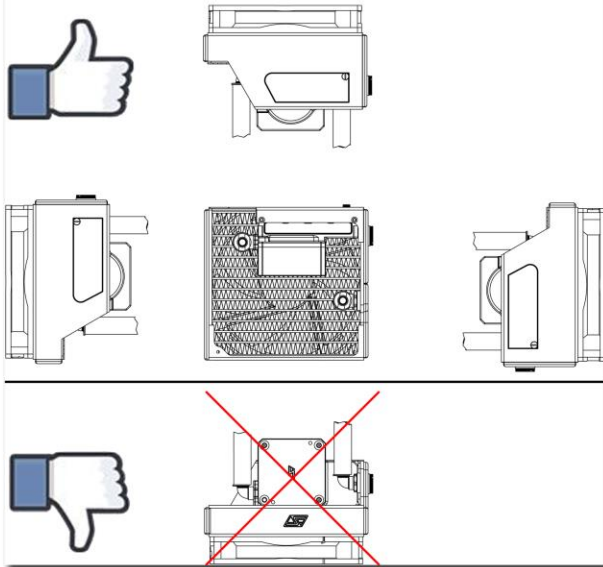

Radiator orientations