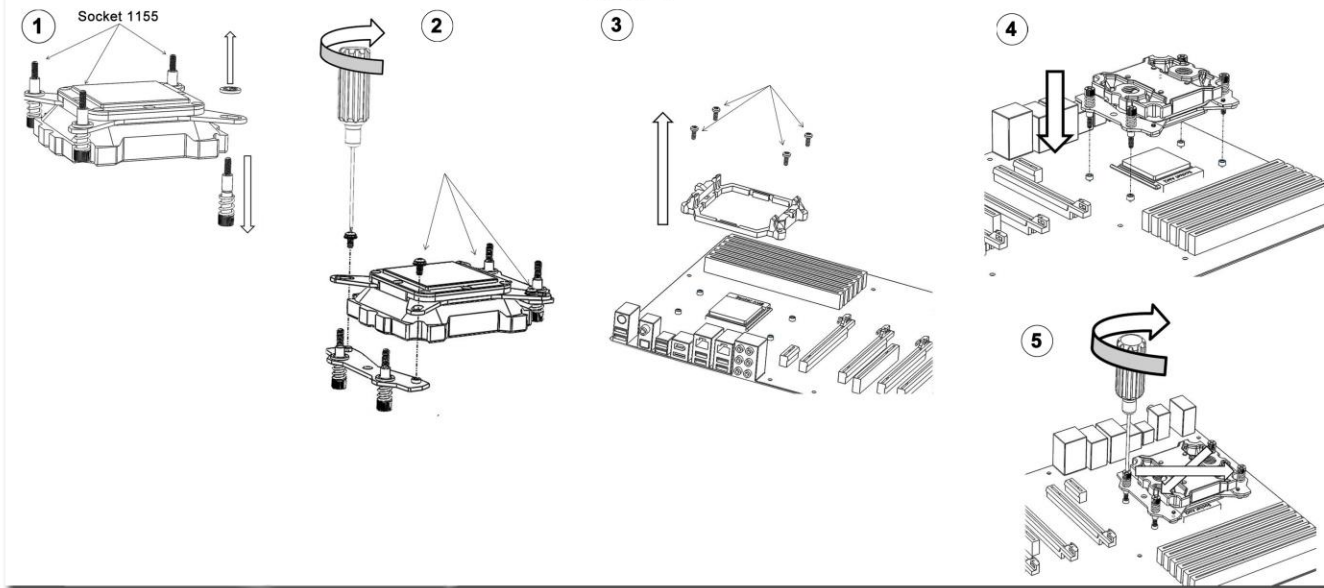

Intel® socket 2011

AMD®

Radiator orientations

Color plate Replacement