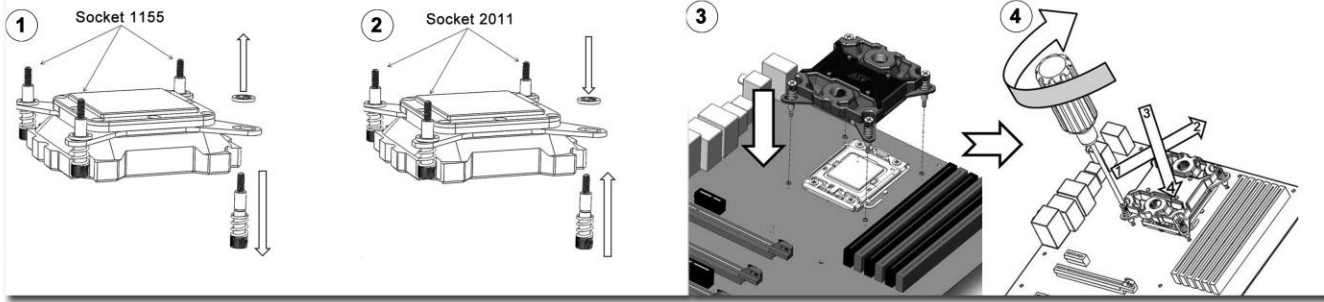

Intel® socket 2011