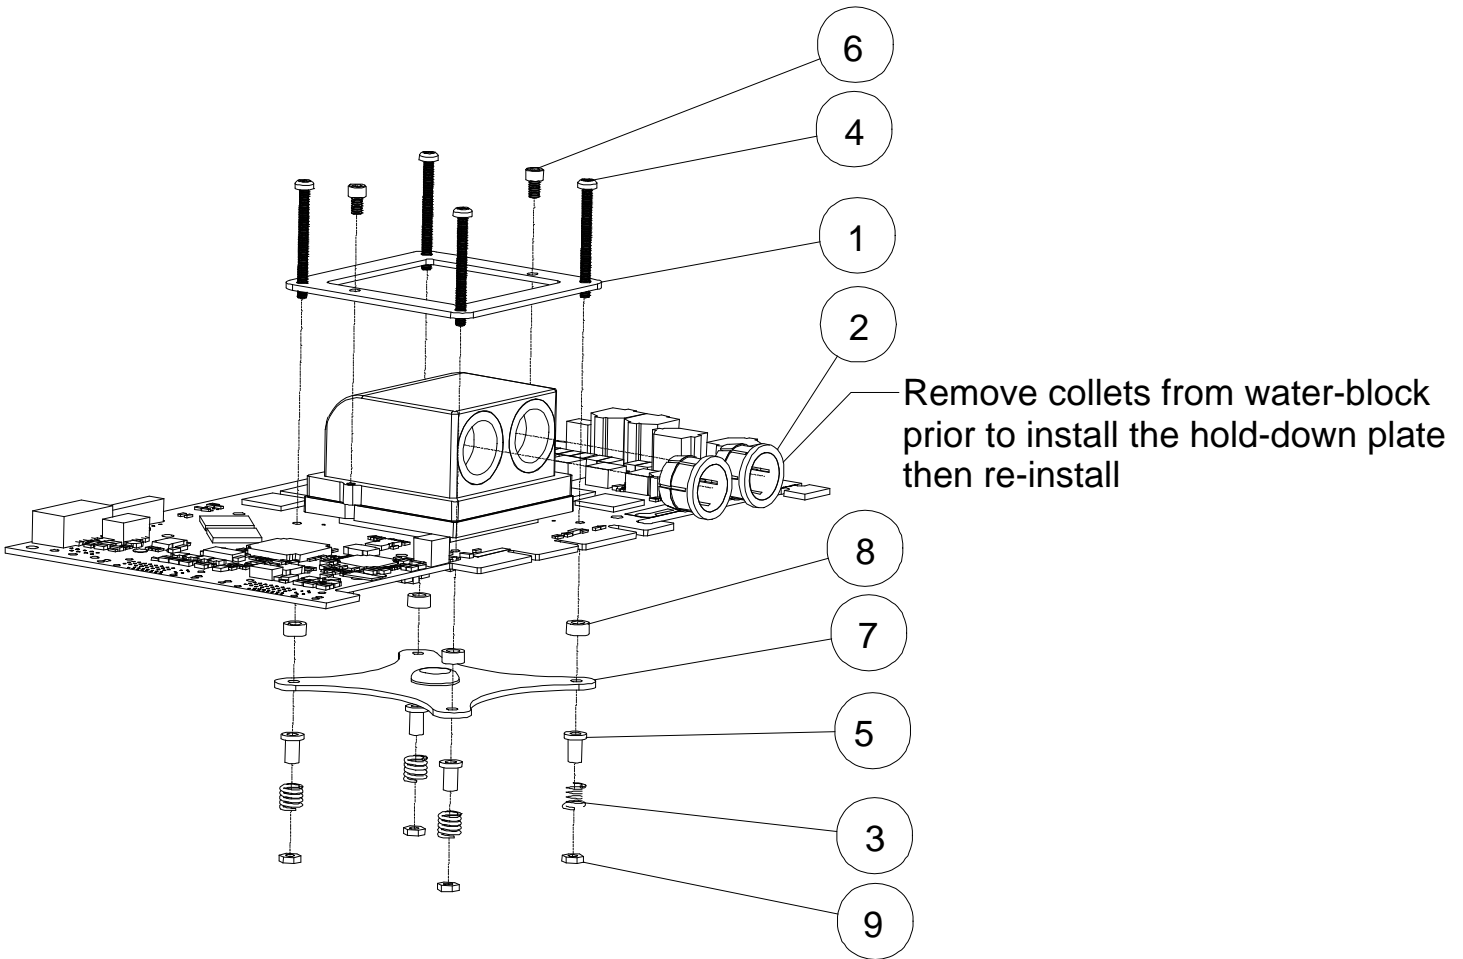

# NV40-45 adapter kit for MCW50 VGA Cooler

ITEM NO.	QTY.	PART NO.	DESCRIPTION
1	1	bracket-NV40	
2	2	1-2inch-collet	
3	4	70700S	spring
4	4	92005A079-M2.5X3	
5	4	SCREW INSULATOR10SC004025	
6	2	4-40SOCKET3-16	4-40 X 3/16" SOCKET SCREW S/S 18-8
7	1	CROSS-bracket-NV40	
8	4	13ME028	Nylon metric flat washer
9	4	90591A113-2.5x1.6mm	METRIC NUT