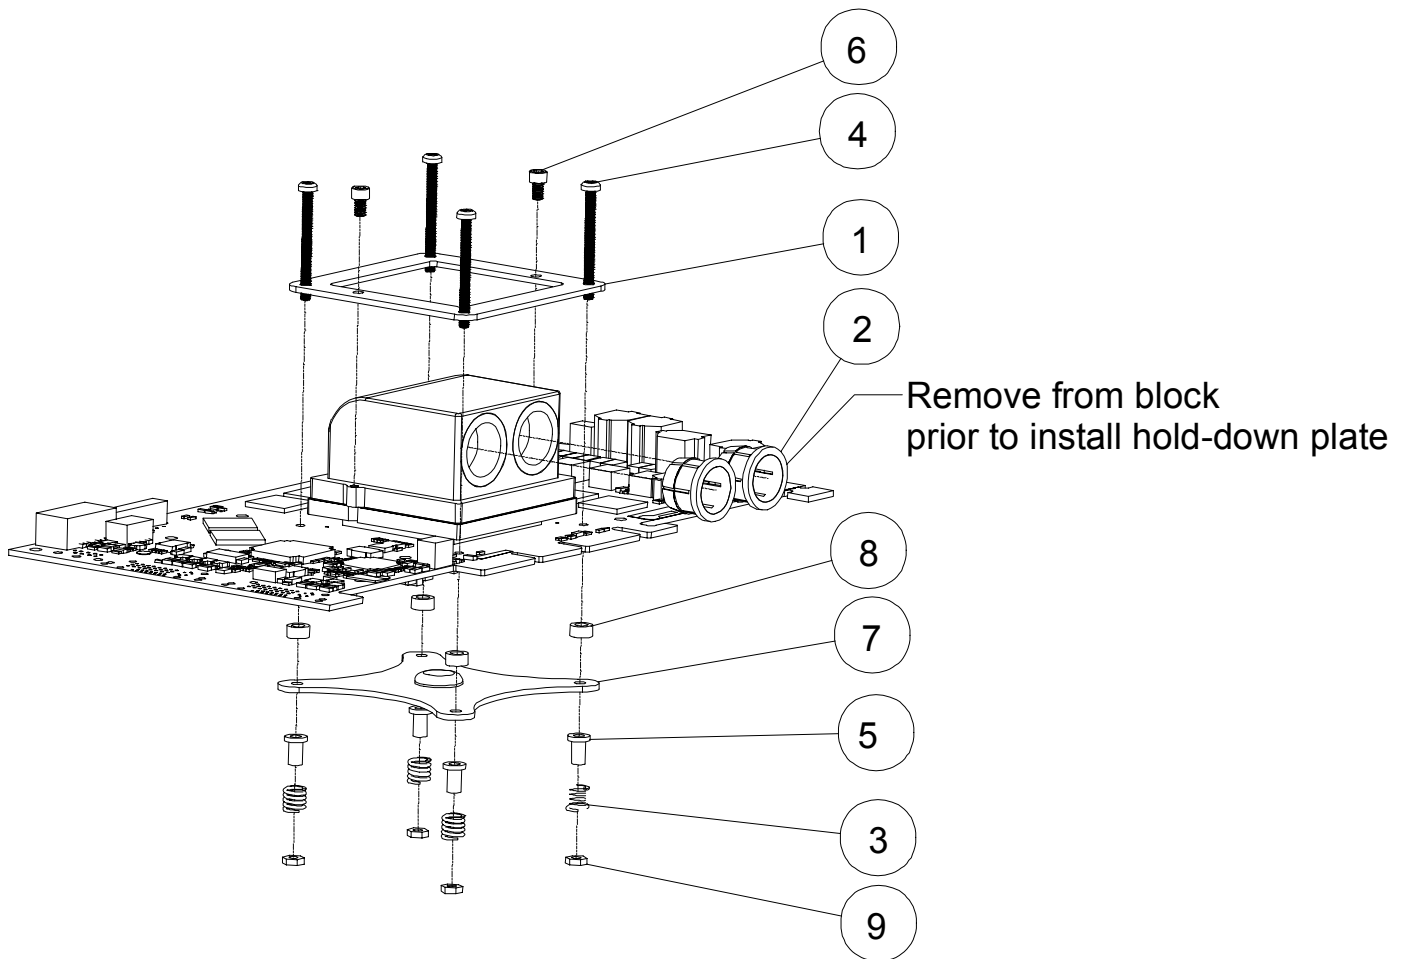

NV40-45 adapter kit for MCW50 VGA Cooler

ITEM NO.	QTY.	PART NO.	DESCRIPTION
1	1	bracket-NV40	
2	2	1-2inch-collet	
3	4	70700S	spring
4	4	92005A079-M2.5X3	
5	4	SCREW INSULATOR10SC004025	
6	2	4-40SOCKET3-16	4-40 X 3/16" SOCKET SCREW S/S 18-8
7	1	CROSS-bracket-NV40	
8	4	13ME028	Nylon metric flat washer
9	4	90591A113-2.5x1.6mm	METRIC NUT