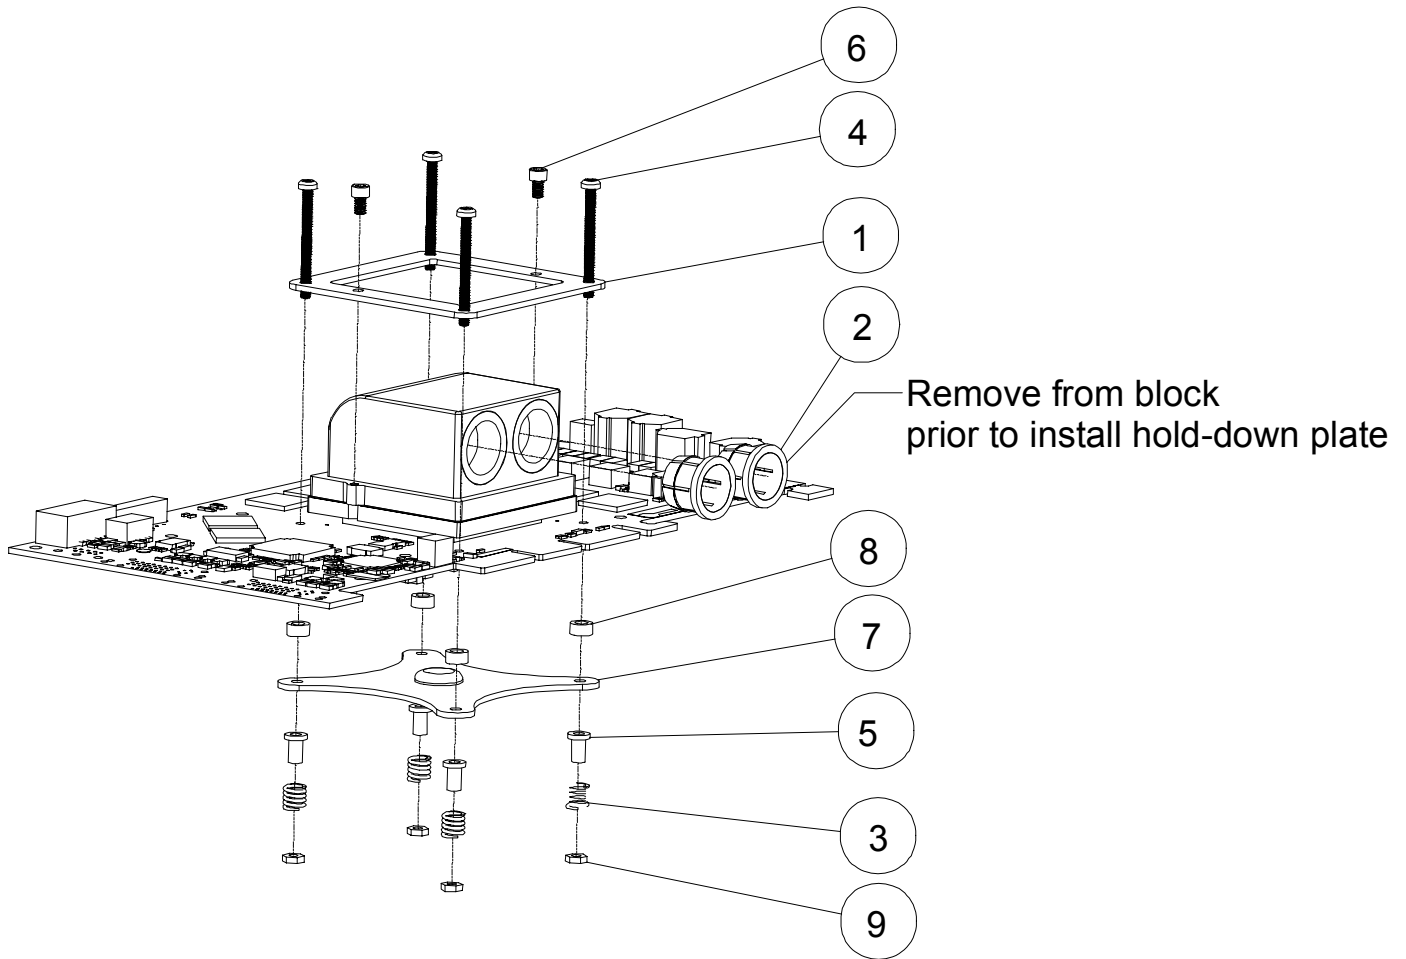

NV40-45 adapter kit for MCW50 VGA Cooler

ITEM NO.	QTY.	PART NO.	DESCRIPTION
1	1	bracket-NV40	
2	2	1-2inch-collet	
3	4	70700S	spring
4	4	92005A079-M2.5X3	
5	4	SCREW INSULATOR10SC004025	
6	2	4-40SOCKET3-16	4-40 X 3/16" SOCKET SCREW S/S 18-8
7	1	CROSS-bracket-NV40	
8	4	13ME028	Nylon metric flat washer
9	4	90591A113-2.5x1.6mm	METRIC NUT