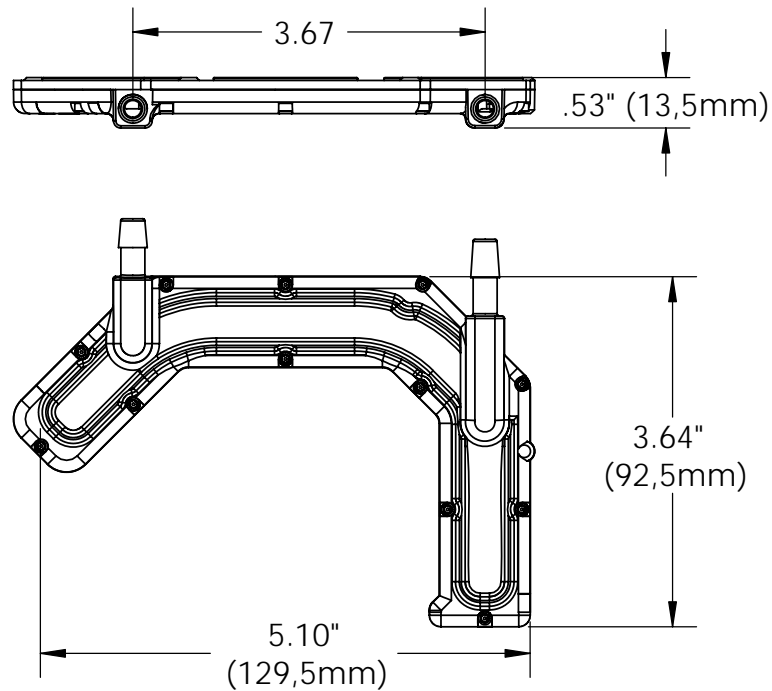

Copyright Swiftech 2006
All rights reserved

Reference Design
Mounting Points
Dimensions

MCW-Ramcool/A Overall Dimensions

MCW-Ramcool/79 Overall Dimensions